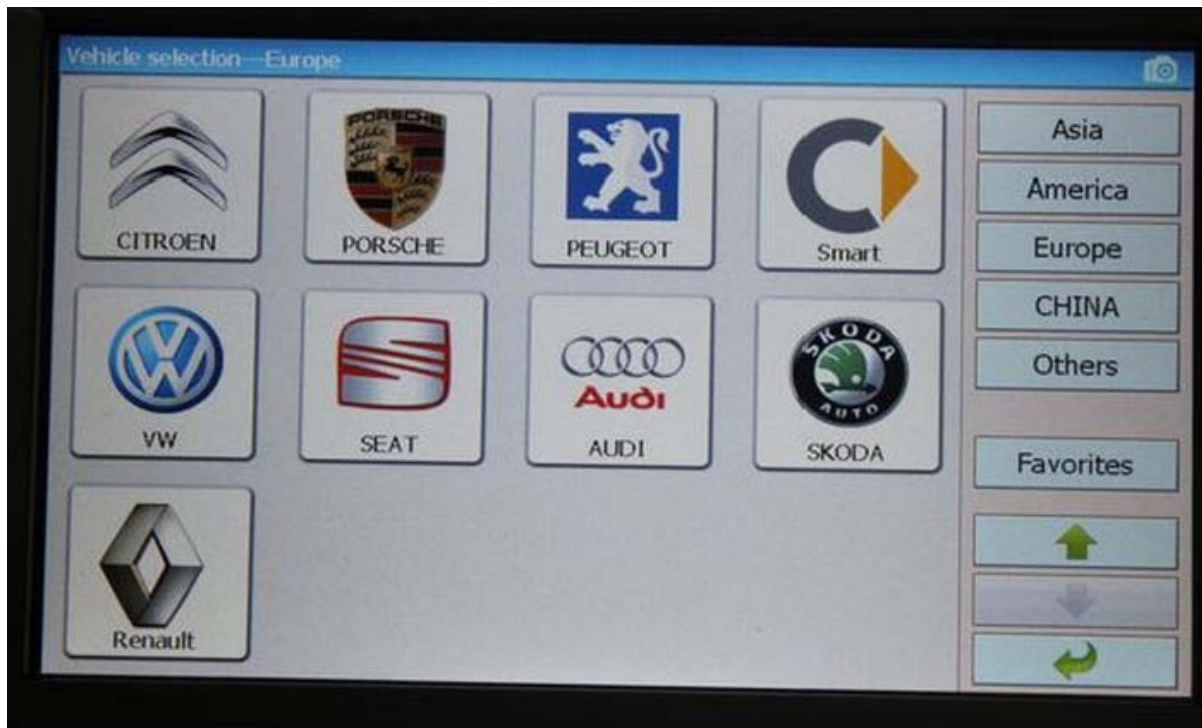

Original AUTOBOSS V30 Elite Supported Car List

WWW.C

www.oba.com

www.obdtoolshop.com

www.obdtoolshop.com